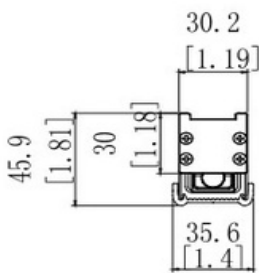

24V DC 12W LED Linear Light

Highlights

- Up to IP67 Waterproof
- Up to 90+ Lumens per Watt
- RGB Model utilizes DMX512
- Continuous Run Capability
- Adjustable Mounting Bracket
- LED Brand: CREE/OSRAM
- Up to 5 Years Warranty

Product Code	LS-LN1911A
Voltage	24VDC
Power	12W
LEDs Type	48pcs Osram 2835
Luminous Flux	70-80Lm/w
IP Rating	IP67 when endcaps are used
Dimension	100*30*46 (LxWxH)
CRI	80+
Beam Angle	120
Life Time	50.000hours
Working Temperature	-40°C to 70°C
Warranty	3-5 years
Certification	CE & RoHS