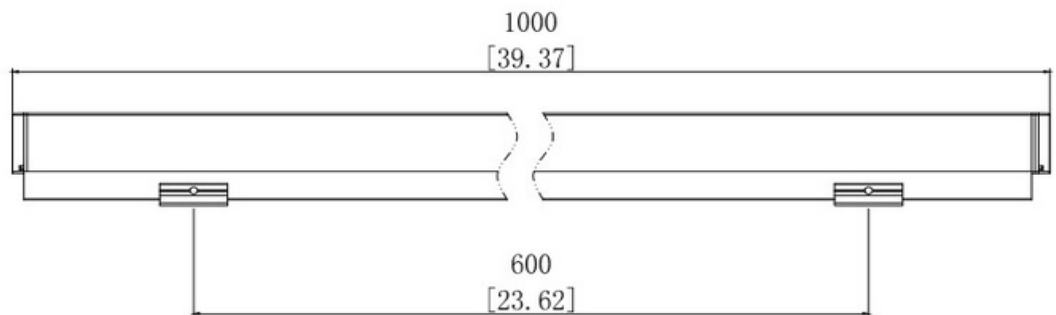

LED Linear Wall Washer

(RGB-RGBW)

When color rendering and very precise lighting of structures and buildings are needed, look no further than the LIGHTSIGN outdoor range of LED linear lights. The units combine both warm and cool high powered LEDs to create a truly custom lighting effect.

24V DC 12W LED Linear Light

Highlights

- Up to IP67 Waterproof
- Up to 90+ Lumens per Watt
- RGB Model utilizes DMX512
- Continuous Run Capability
- Adjustable Mounting Bracket
- LED Brand: CREE/OSRAM
- Up to 5 Years Warranty

Product Code	LS-LN1911A
Voltage	24VDC
Power	12W
LEDs Type	48pcs Osram 2835
Luminous Flux	70-80Lm/w
IP Rating	IP67 when endcaps are used
Dimension	100*30*46 (LxWxH)
CRI	80+
Beam Angle	120
Life Time	50.000hours
Working Temperature	-40°C to 70°C
Warranty	3-5 years
Certification	CE & RoHS