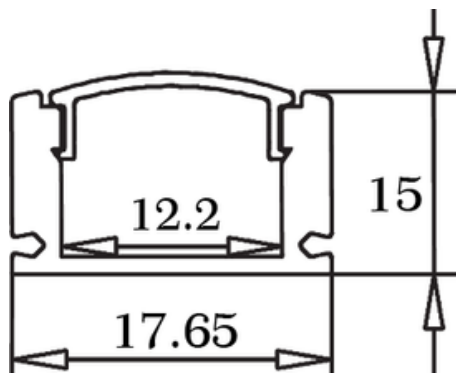

17.5x15mm Aluminium Profiles

Available in lengths up to 2 metres in an Anodized finish. This profile is perfect for Architectural applications where uninterrupted and uniform light is required at a depth of just 15mm. Suitable for Linear lighting and where uniform light is required on the face of the profile. End caps available to complete finished luminaire.

Profile Material	Anodized Aluminium Extrusion
Cover	Milky
Length	2 Metre
IP Rating	IP20, IP65, IP67 and IP68
Mounting	Metal Mounting Clips
Light Colour	White, Warm White, RGB and Colour Change
Warranty	2 years
Working Temperature	-40°C to 70°C
Certification	CE & RoHS