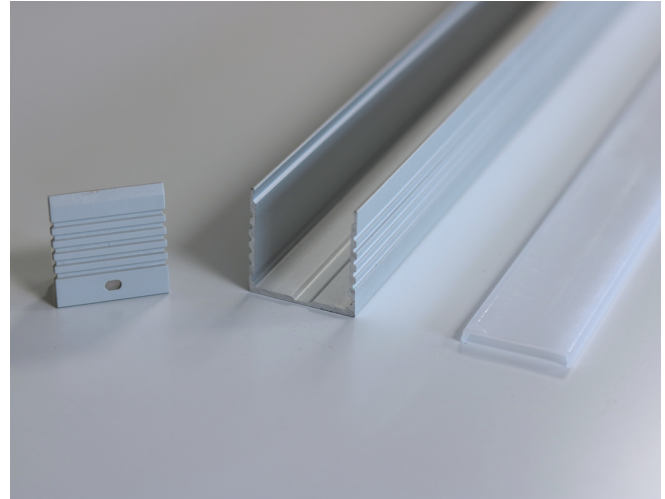

35x35mm Aluminium Profiles

Available in lengths up to 2 metres in an ANodized finish. This profile is perfect for Architectural applications where uninterrupted and uniform light is required. Suitable for Linear lighting and Trough Lighting. End caps available to complete finished luminaire.

Profile Material	Anodized Aluminium Extrusion
Cover	Milky
Length	2 Metre
IP Rating	IP20, IP65, IP67 and IP68
Mounting	Metal Mounting Clips
Light Colour	White, Warm White, RGB and Colour Change
Warranty	2 years
Working Temperature	-40°C to 70°C
Certification	CE & RoHS