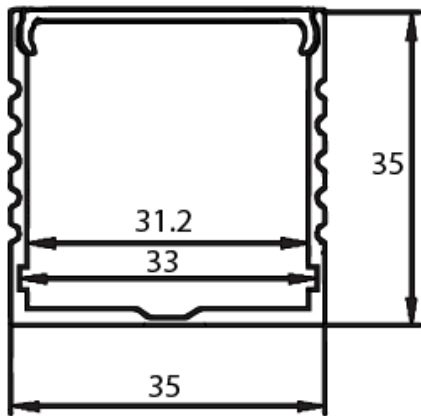

35x35mm Aluminium Profiles

Available in lengths up to 2 metres in an ANodized finish. This profile is perfect for Architectural applications where uninterrupted and uniform light is required. Suitable for Linear lighting and Trough Lighting. End caps available to complete finished luminaire.

Profile Material	Anodized Aluminium Extrusion
Cover	Milky
Length	2 Metre
IP Rating	IP20, IP65, IP67 and IP68
Mounting	Metal Mounting Clips
Light Colour	White, Warm White, RGB and Colour Change
Warranty	2 years
Working Temperature	-40°C to 70°C
Certification	CE & RoHS