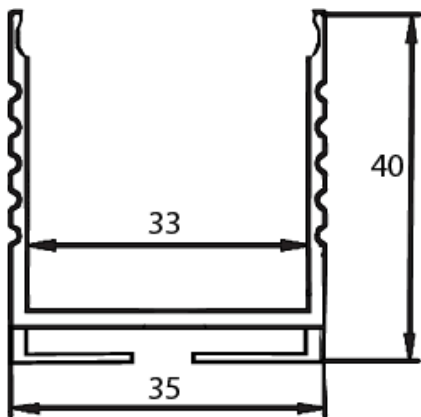

35x40mm Aluminium Profiles

Available in lengths up to 6 metres. This profile is perfect for Architectural applications where uninterrupted and uniform light is required. Suitable for suspended Linear lighting, Trough Lighting, Building Contour lighting. Suitable for 2mm Diffuser of Choice

Colours available Anodized / Black / White / Mill Finish

Profile Material	Anodized Aluminium Extrusion
Cover	Milky
Length	2 Metre
IP Rating	IP20, IP65, IP67 and IP68
Mounting	Metal Mounting Clips
Light Colour	White, Warm White, RGB and Colour Change
Warranty	2 years
Working Temperature	-40°C to 70°C
Certification	CE & RoHS