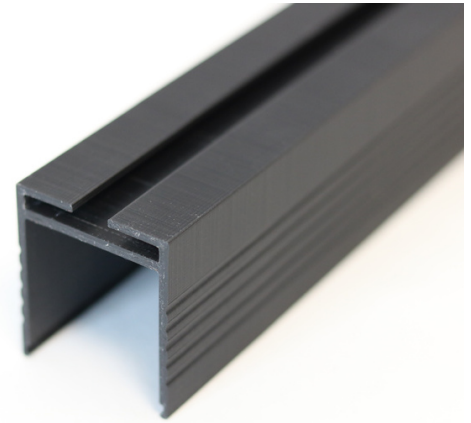

35x40mm Aluminium Profiles

Available in lengths up to 6 metres. This profile is perfect for Architectural applications where uninterrupted and uniform light is required. Suitable for suspended Linear lighting, Trough Lighting, Building Contour lighting. Suitable for 2mm Diffuser of Choice

Colours available Anodized / Black / White / Mill Finish

Profile Material	Anodized Aluminium Extrusion
Cover	Milky
Length	2 Metre
IP Rating	IP20, IP65, IP67 and IP68
Mounting	Metal Mounting Clips
Light Colour	White, Warm White, RGB and Colour Change
Warranty	2 years
Working Temperature	-40°C to 70°C
Certification	CE & RoHS