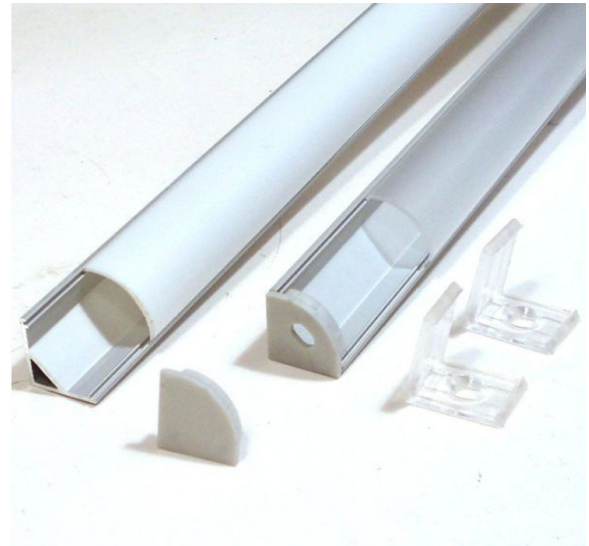

45 Degree Aluminium Profiles

Available in lengths up to 2 metres in an Anodized finish. This profile is perfect for Architectural applications where Mechanical and Thermal protection is required for the LED strip. This profile works well for Linear lighting discreet under counter or shelf lighting with a 45degree angle allowing light to be thrown backwards and away from the eye. Perfect for illuminating Products set back on shelving. End caps available to complete finished luminaire.

Profile Material	Anodized Aluminium Extrusion
Cover	Milky
Lenght	2 Metre
IP Rating	IP20, IP65, IP67 and IP68
Mounting	Metal Mounting Clips
Light Colour	White, Warm White, RGB and Colour Change
Warranty	2 years
Working Temperature	-40°C to 70°C
Certification	CE & RoHS