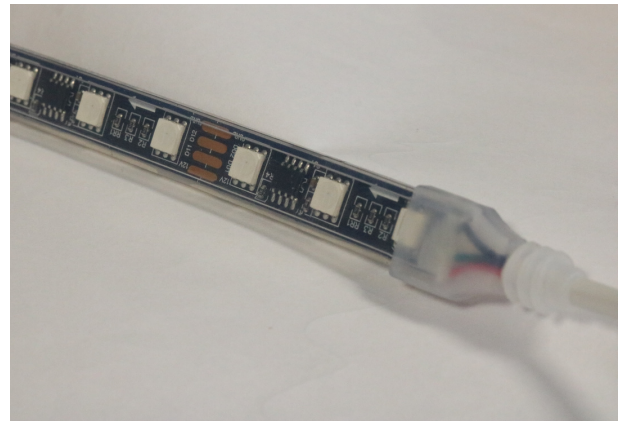

# IP67 LED Magic Strip

## (RGBIC)

---

Introducing our new range of RGBIC Magic Colour LED Sets when a single colour isn't enough, we offer a full range of colour changing LED options with endless possibilities. RGBIC colours are a lot brighter and more vibrant than ordinary LED strip lights. Our 5m LED Strip RGBIC Magic Colour Sets are vibrant, easy on the eyes, and at an affordable price.

# IP67 LED Magic Strip

Transform any space into a mesmerizing haven with our cutting-edge IP67 LED Magic Strip. Waterproof and durable, it's the perfect choice for both indoor and outdoor brilliance.

- **Waterproof Wonder:** Rain or shine, let your lights shine! The IP67 rating ensures water resistance for outdoor extravagance.
- **Endless Colors:** Choose from a spectrum of colors to suit your mood or event. Create dynamic lighting effects effortlessly.
- **Easy Installation:** Peel, stick, and play! Effortlessly install the magic strip anywhere you desire, and watch your space come to life.

## Why Choose Our Magic Strip?

- Superior quality for long-lasting brilliance.
- Remote-controlled for convenient customization.
- Energy-efficient, eco-friendly LED technology.

Power Supply	12V
Power Consumption	12 W/m
Colour Temperature	RGBIC
IP Rating	IP67
Material	LED
Light Colour	RGBIC
Warranty	2 years
Working Temperature	-40°C to 70°C
Certification	CE & RoHS